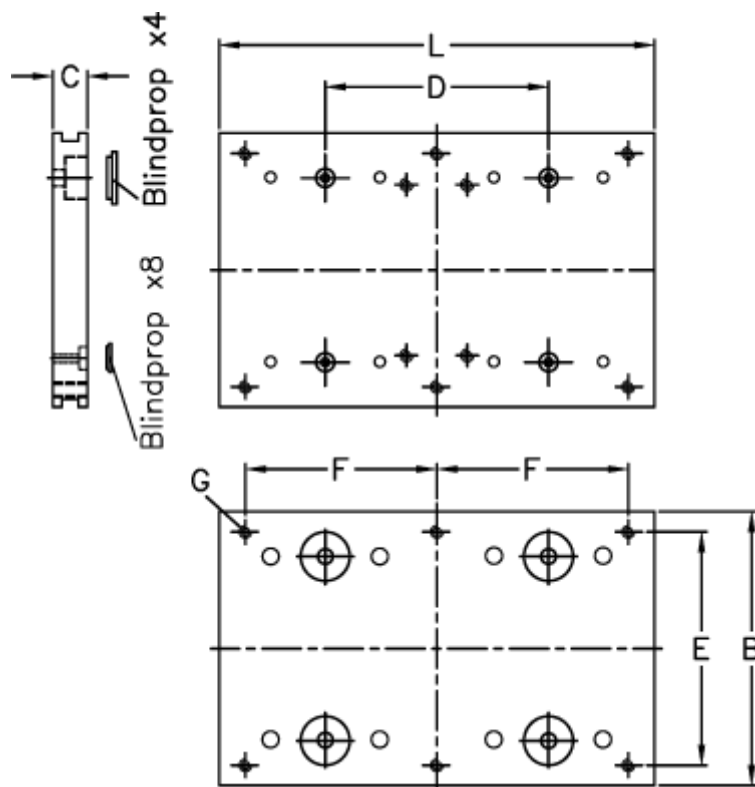

Article number: 057113060280

Description: Hepco GV3 carriage plate CP 60 34 L280

Measures

B	= 135
C	= 17.00
d	= 205
E	= 115
F	= 260
For bearing	= 34
For slide	= M/NM 60
L	= 280

Threaded hole G = 4 x M8